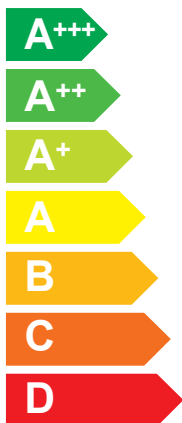

ENERG

енергия · ενεργεια

3302012

CHAFFOTEAUX

ARIANEXT COMPACT 120 M-T LINK R32

A++

A+

Two icons showing sound power levels: a speaker icon with a house inside labeled **35 dB**, and a house icon with a speaker inside labeled **58 dB**.

A map of Europe with different regions shaded in three colors. A legend to the right indicates the power consumption for each color: dark blue for 14 kW, medium blue for 09 kW, and light blue for 06 kW.