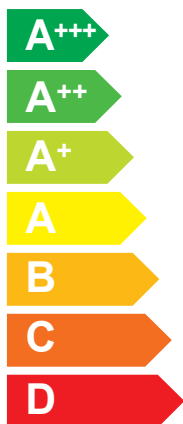

ENERG

енергия · ενεργεια

3302016

CHAFFOTEAUX

ARIANEXT COMPACT 150 M-T LINK R32

Two icons showing sound power levels. The top icon shows a speaker inside a house with the value 35 dB. The bottom icon shows a speaker outside a house with the value 58 dB.

A legend with three colored squares and their corresponding power consumption values: a dark blue square for 17 kW, a medium blue square for 12 kW, and a light blue square for 07 kW.