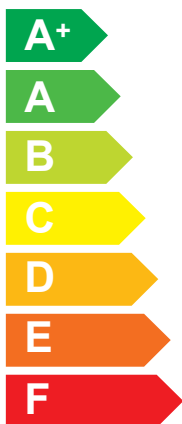

ENERG

енергия · ενεργεια

3302016

CHAFFOTEAUX

ARIANEXT COMPACT 150 M-T LINK R32

Two icons showing sound power levels. The top icon shows a speaker inside a house with the value 35 dB. The bottom icon shows a speaker outside a house with the value 58 dB.

A legend with three colored squares and their corresponding power consumption values: a dark blue square for 17 kW, a medium blue square for 12 kW, and a light blue square for 07 kW.