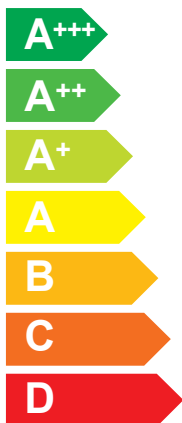

ENERG

енергия · ενεργεια

3302008

CHAFFOTEAUX

ARIANEXT COMPACT 80 M-T LINK R32

A++

A+

Two icons showing sound power levels: a speaker inside a house icon labeled **35 dB**, and a speaker outside a house icon labeled **57 dB**. To the right is a map of Europe with different regions shaded in various shades of blue.

A legend for power consumption with three colored squares: dark blue for **11 kW**, medium blue for **08 kW**, and light blue for **04 kW**.